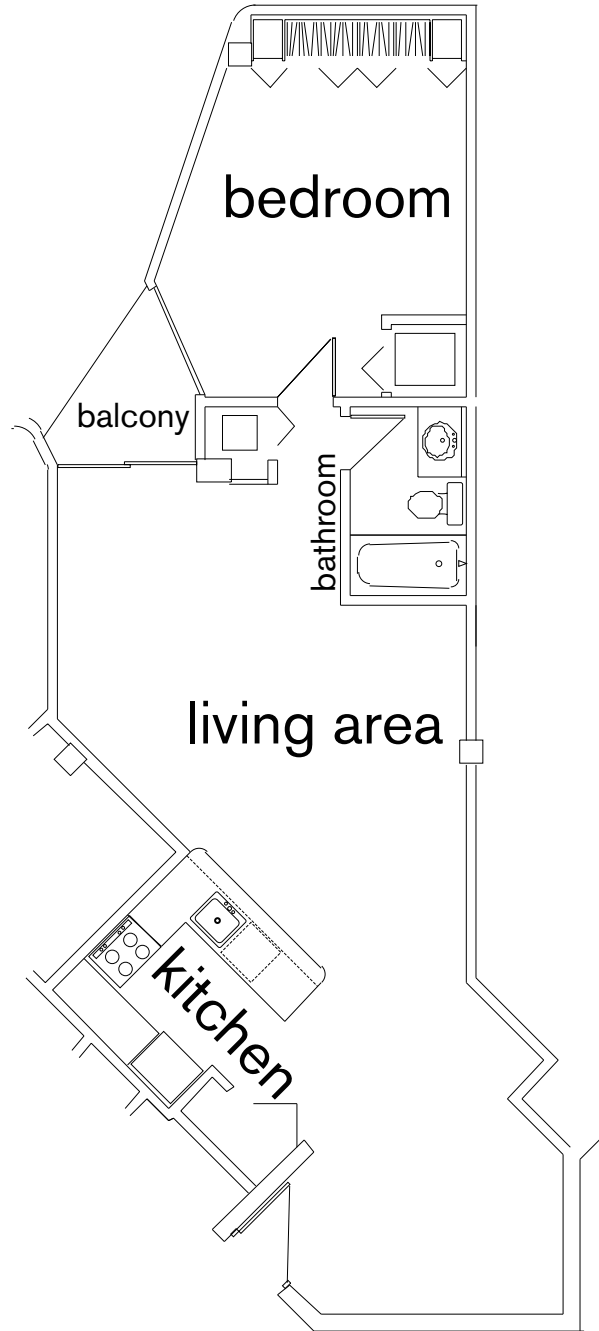

Residence: 12
Condo Floor Plan: One Bedroom One Bath
Total Square Footage: 784
View: North

Notes: