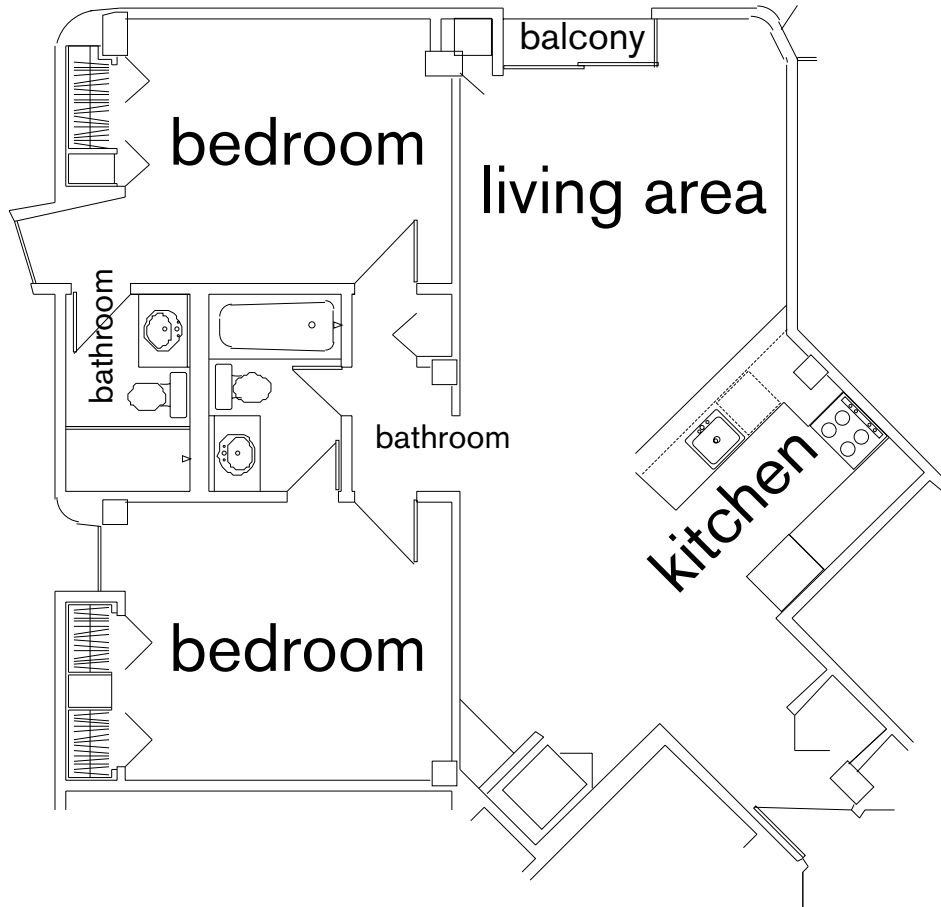

Residence: 11
Condo Floor Plan: Two Bedroom Two Bath
Total Square Footage: 942
View: Northwest

Notes: