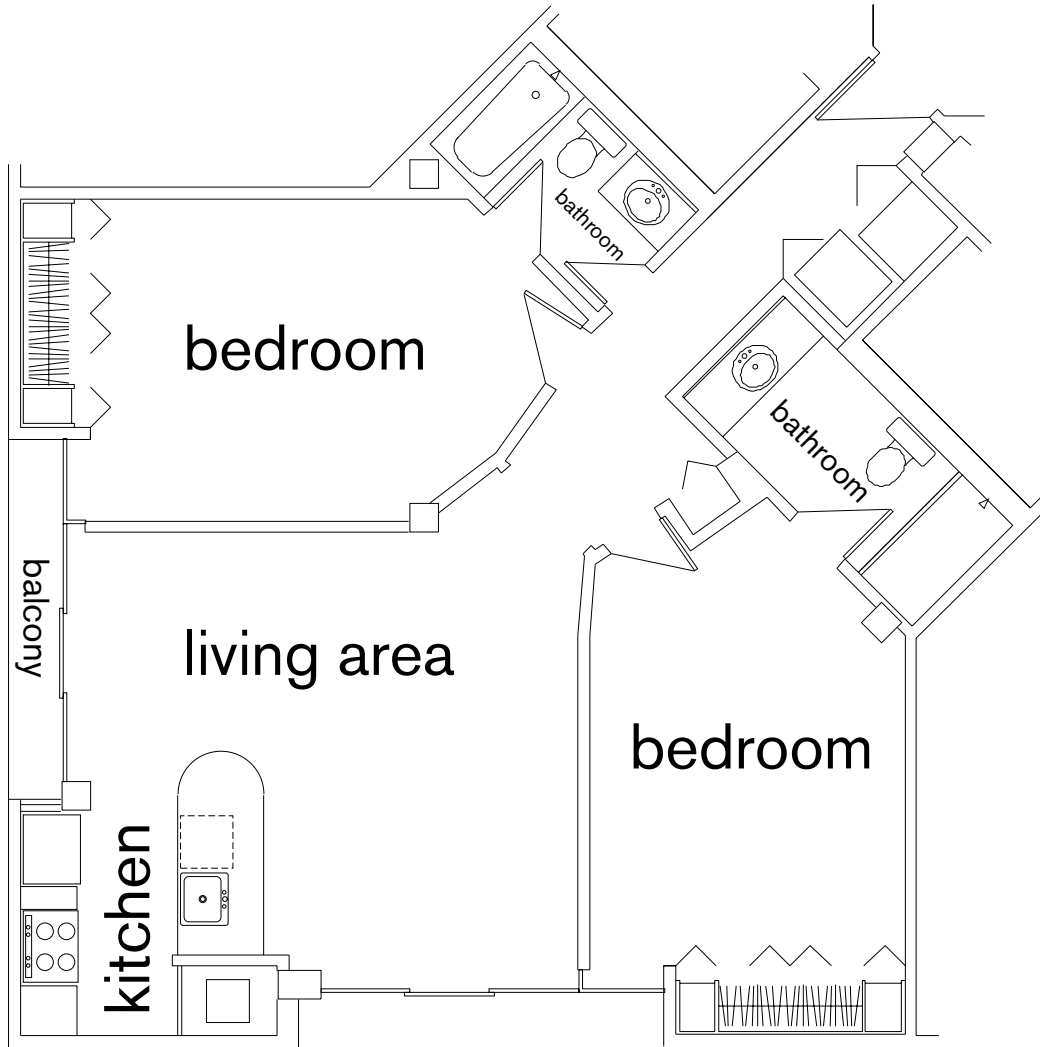

Residence: 08
Condo Floor Plan: Two Bedroom Two Bath
Total Square Footage: 914
View: Southwest

Notes: