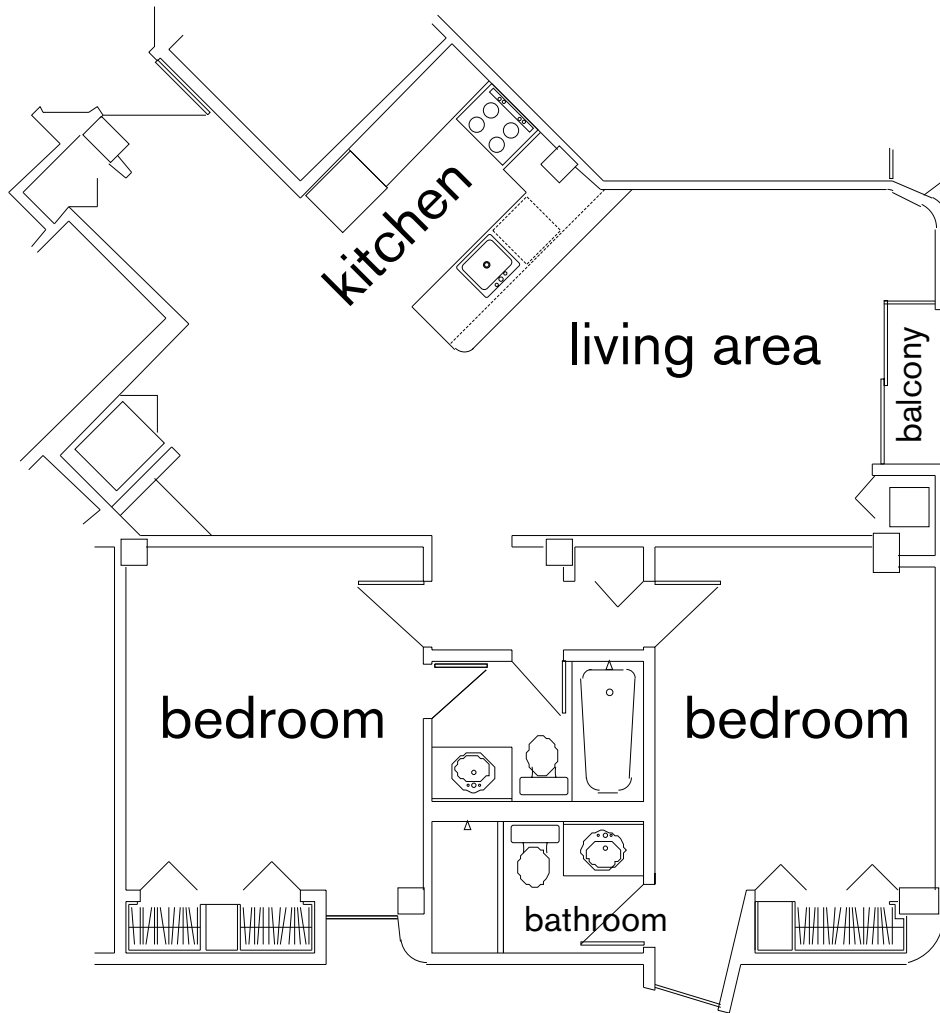

Residence: 05
Condo Floor Plan: Two Bedroom Two Bath
Total Square Footage: 952
View: Southeast

Notes: