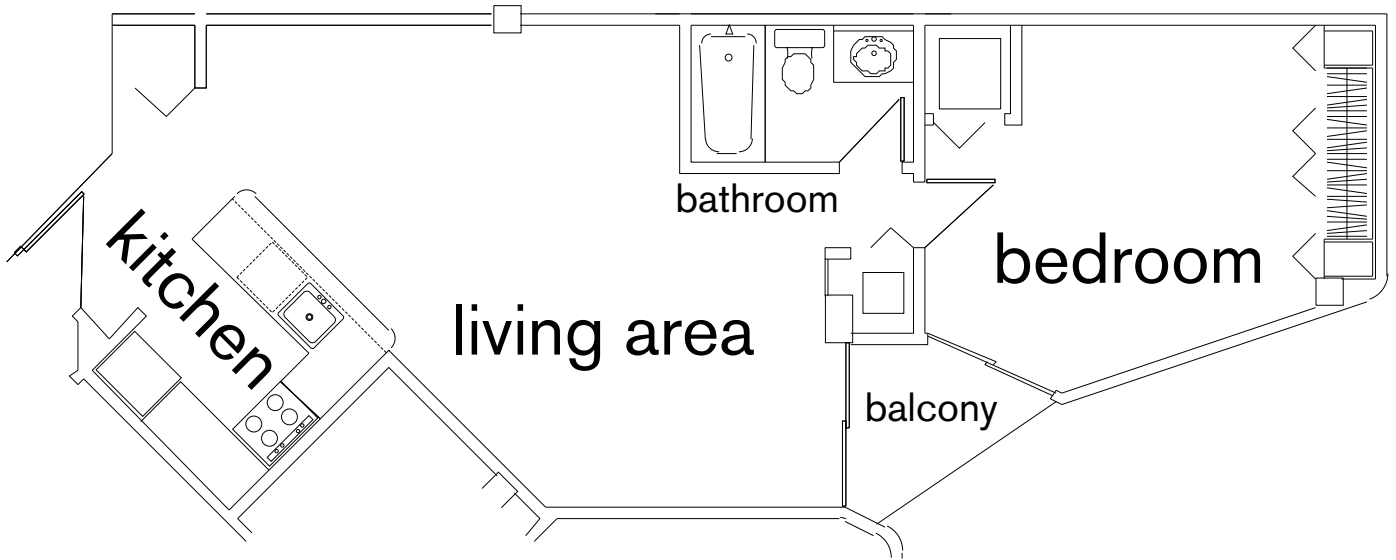

Residence: 04
Condo Floor Plan: One Bedroom One Bath
Total Square Footage: 654
View: East

Notes: