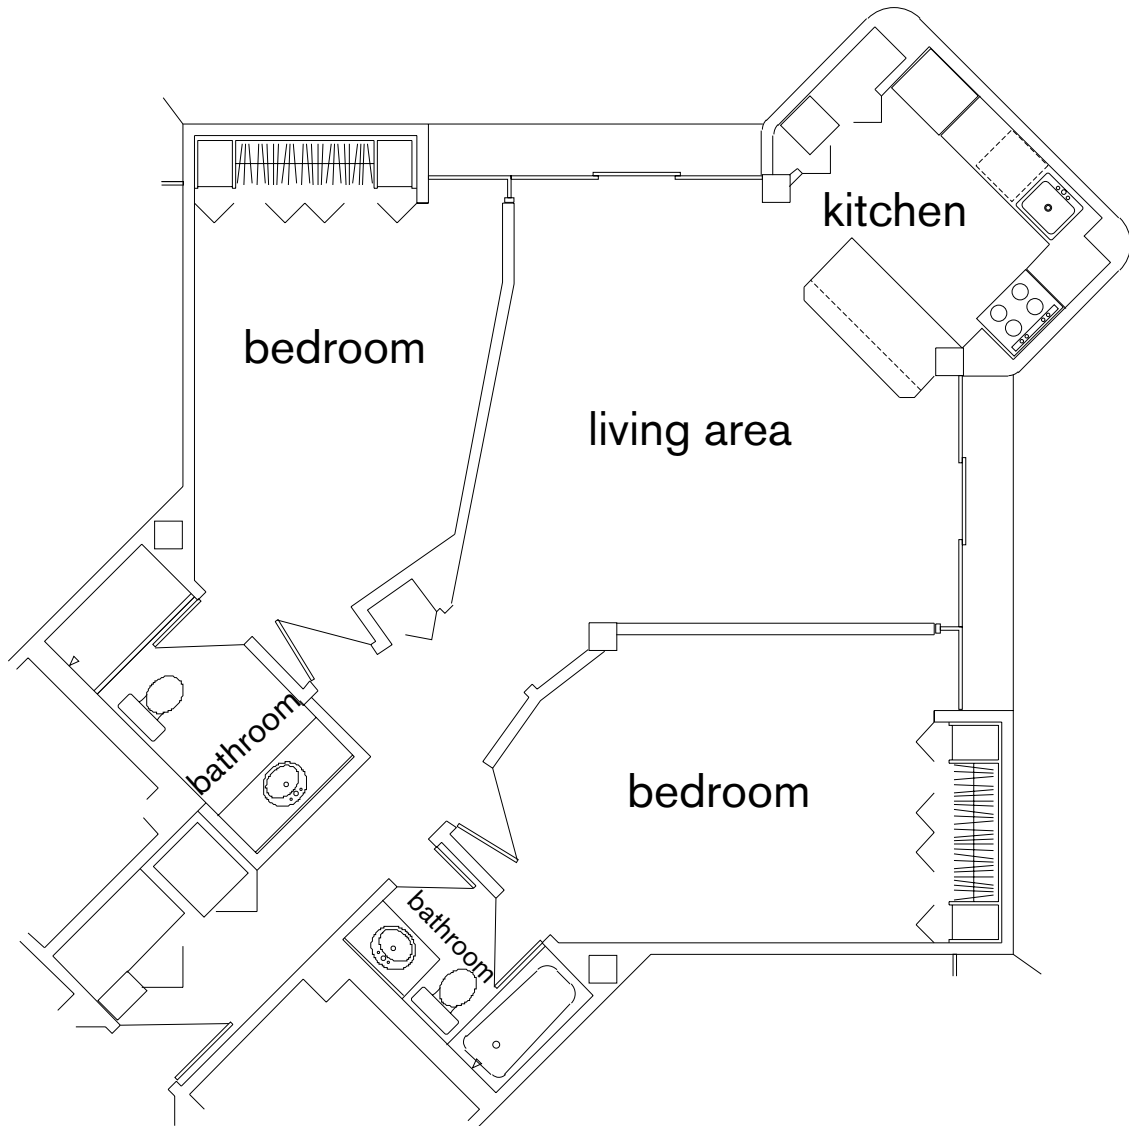

Residence: 02  
Condo Floor Plan: Two Bedroom Two Bath  
Total Square Footage: 941  
View: Northeast

Notes:

---

---

---