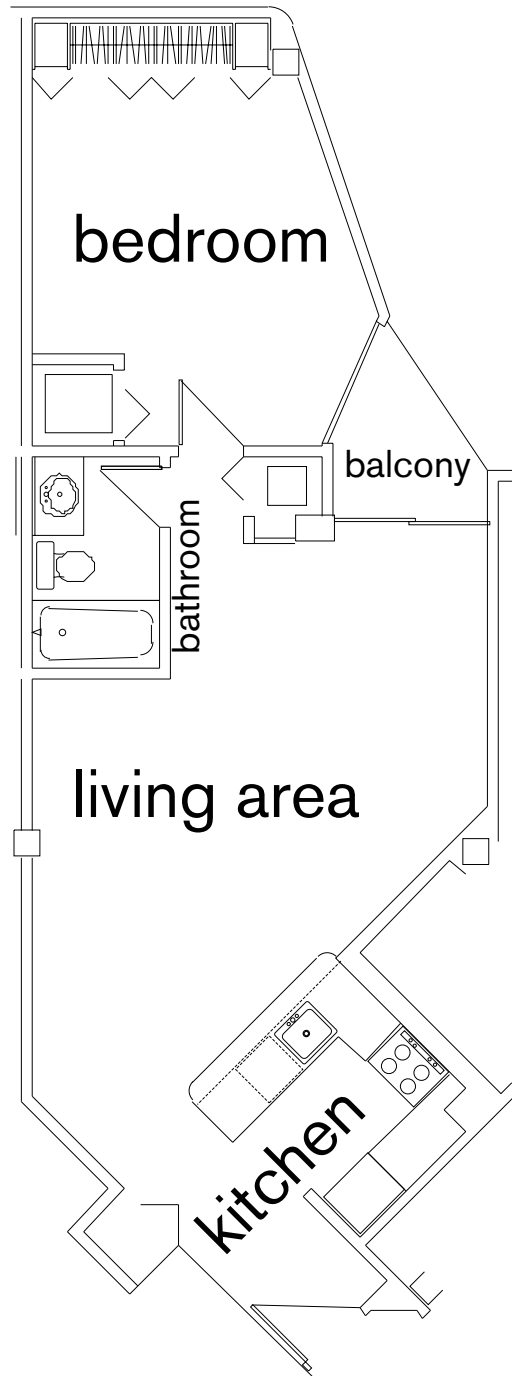

Residence: 01
Condo Floor Plan: One Bedroom One Bath
Total Square Footage: 673
View: North

Notes: